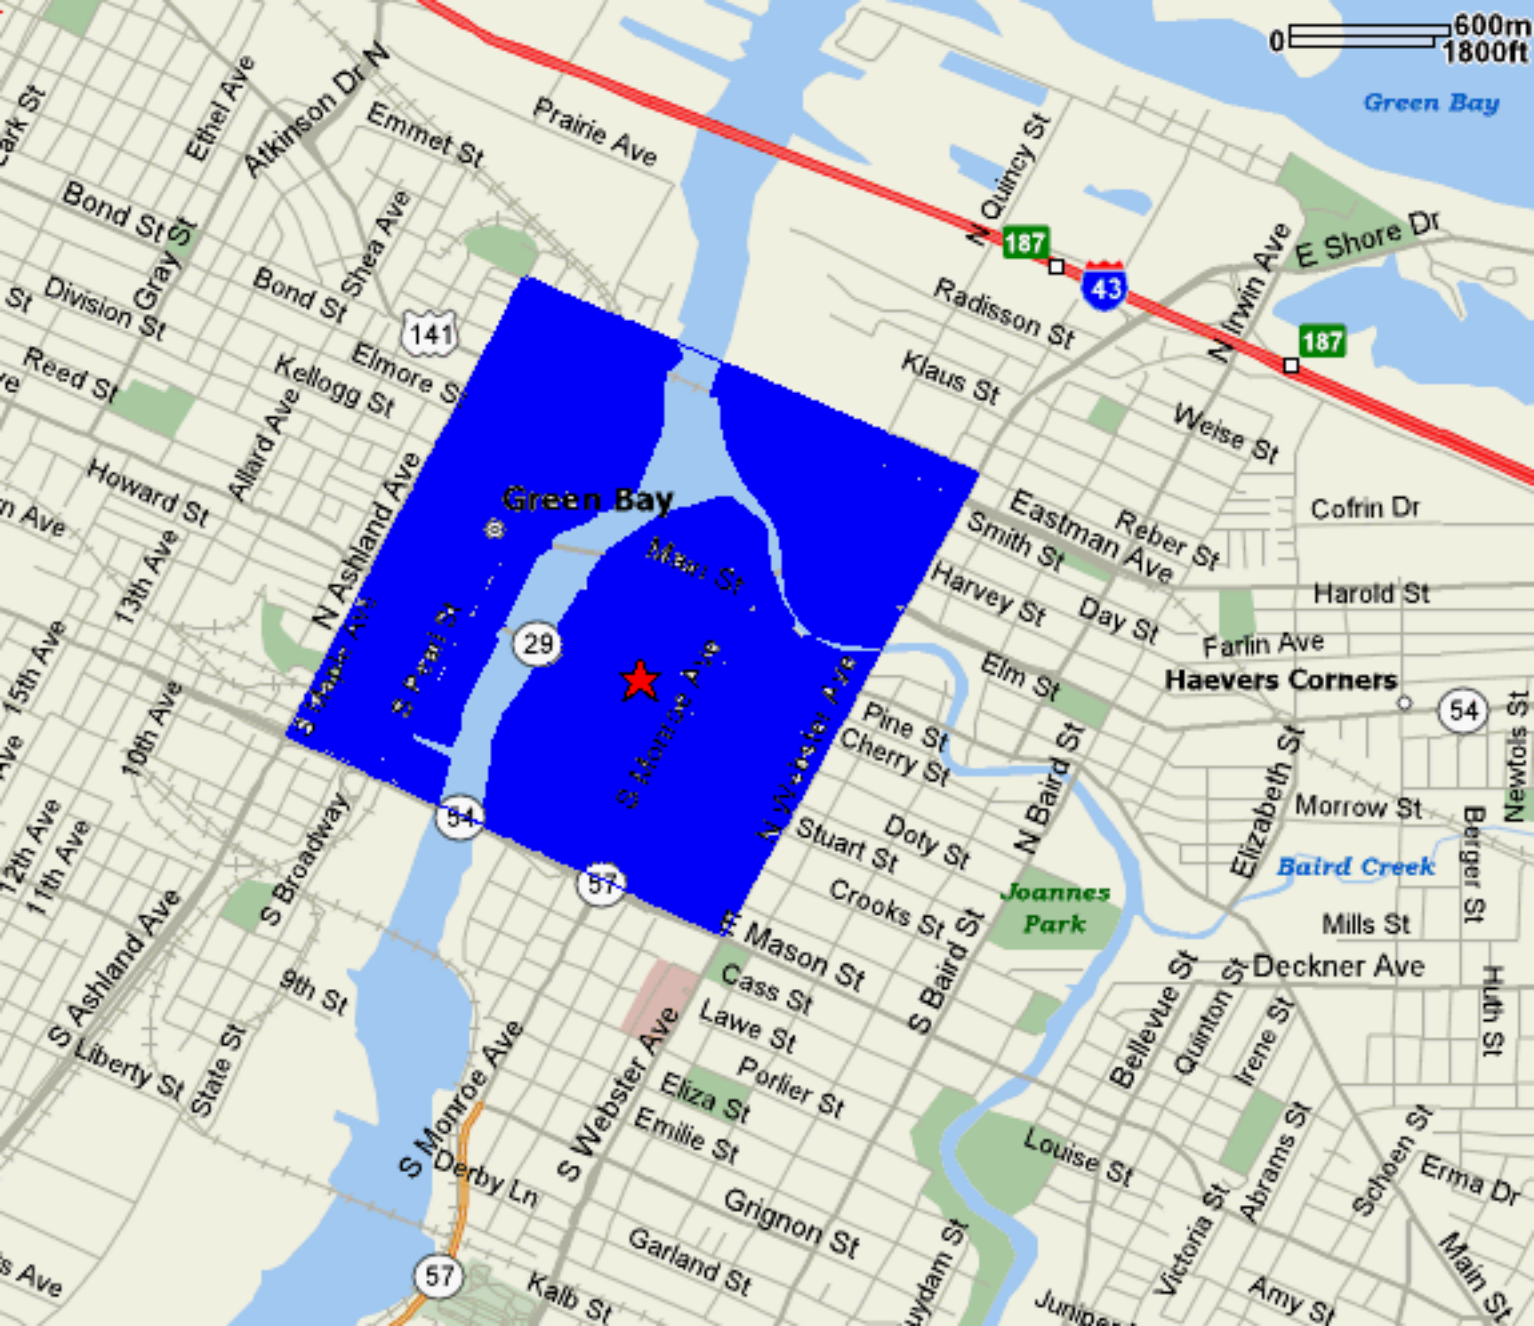

0 600m 1800ft

Green Bay

Green Bay

Haegers Corners

Joannes Park

Baird Creek

141

29

34

57

54

57

187

187

43